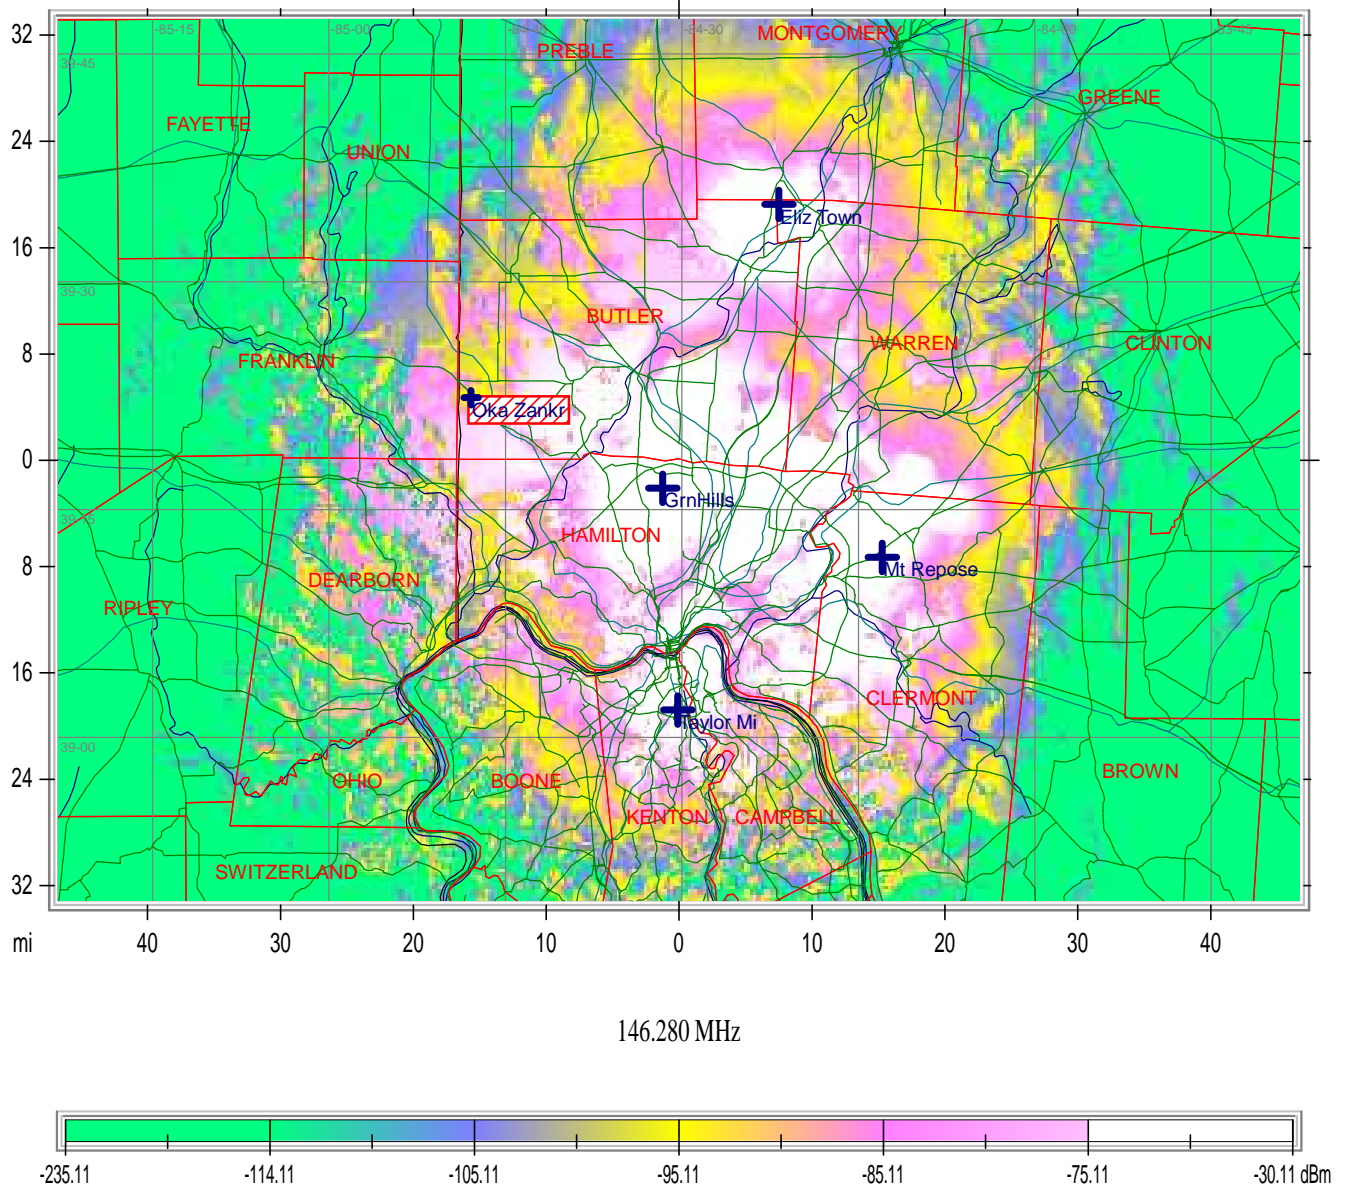

Portable (5W) Inbound 4 Voting Receiver Sites

146.280 MHz

- County Borders
- State Borders
- Highways
- Railroads
- Water Features
- Lat/Lon Grid